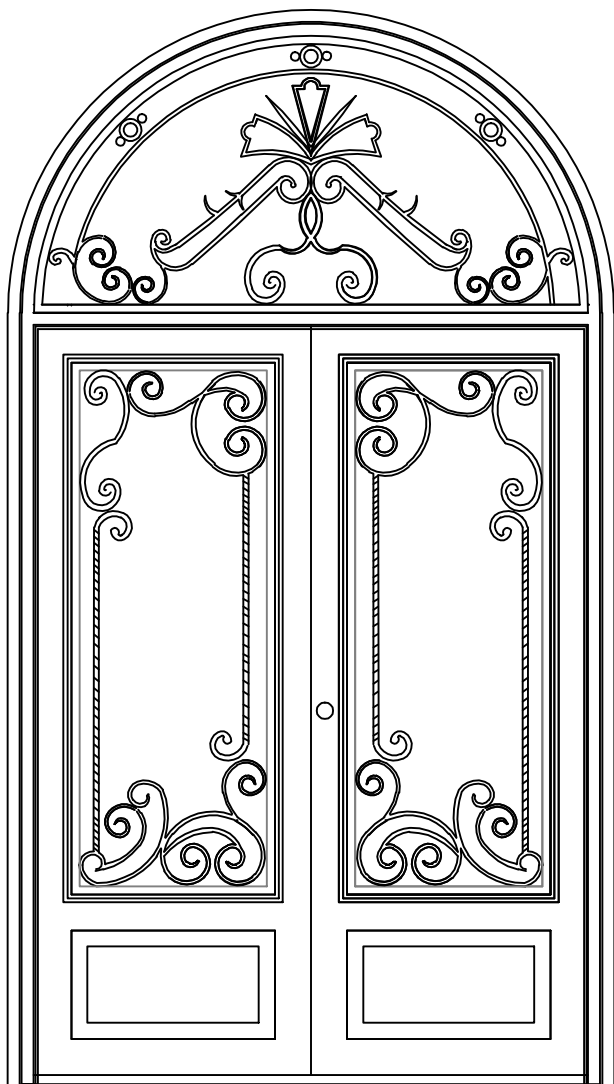

FORJA DESIGNS.COM

WROUGHT IRON AT IT'S BEST!!!

**FORJA DESIGNS WROUGHT IRON DOORS
ORIGINAL DESIGN**

COPYRIGHT 2007

**THIS DRAWING AND ANY DESIGN OR DATA
CONTAINED THEREIN ARE CONSIDERED PROPERTY OF
FORJA DESIGNS WROUGHT IRON DOORS NEITHER THE DRAWING
NOR ITS CONTENT MAY BE COPIED, REPRODUCED,
OR EDITED TO A LIKENESS WITHOUT THE WRITTEN
FORJA DESIGNS WROUGHT IRON DOORS**

Width	Height	Jam Thickness
84"	132"	6"
Paint Color		
Glass Thickness	5/8" dual Payne glass not included	

**Front
door swings into Left**

order#
Due Date **4-6 Weeks**
Customer: **Martin Smith**