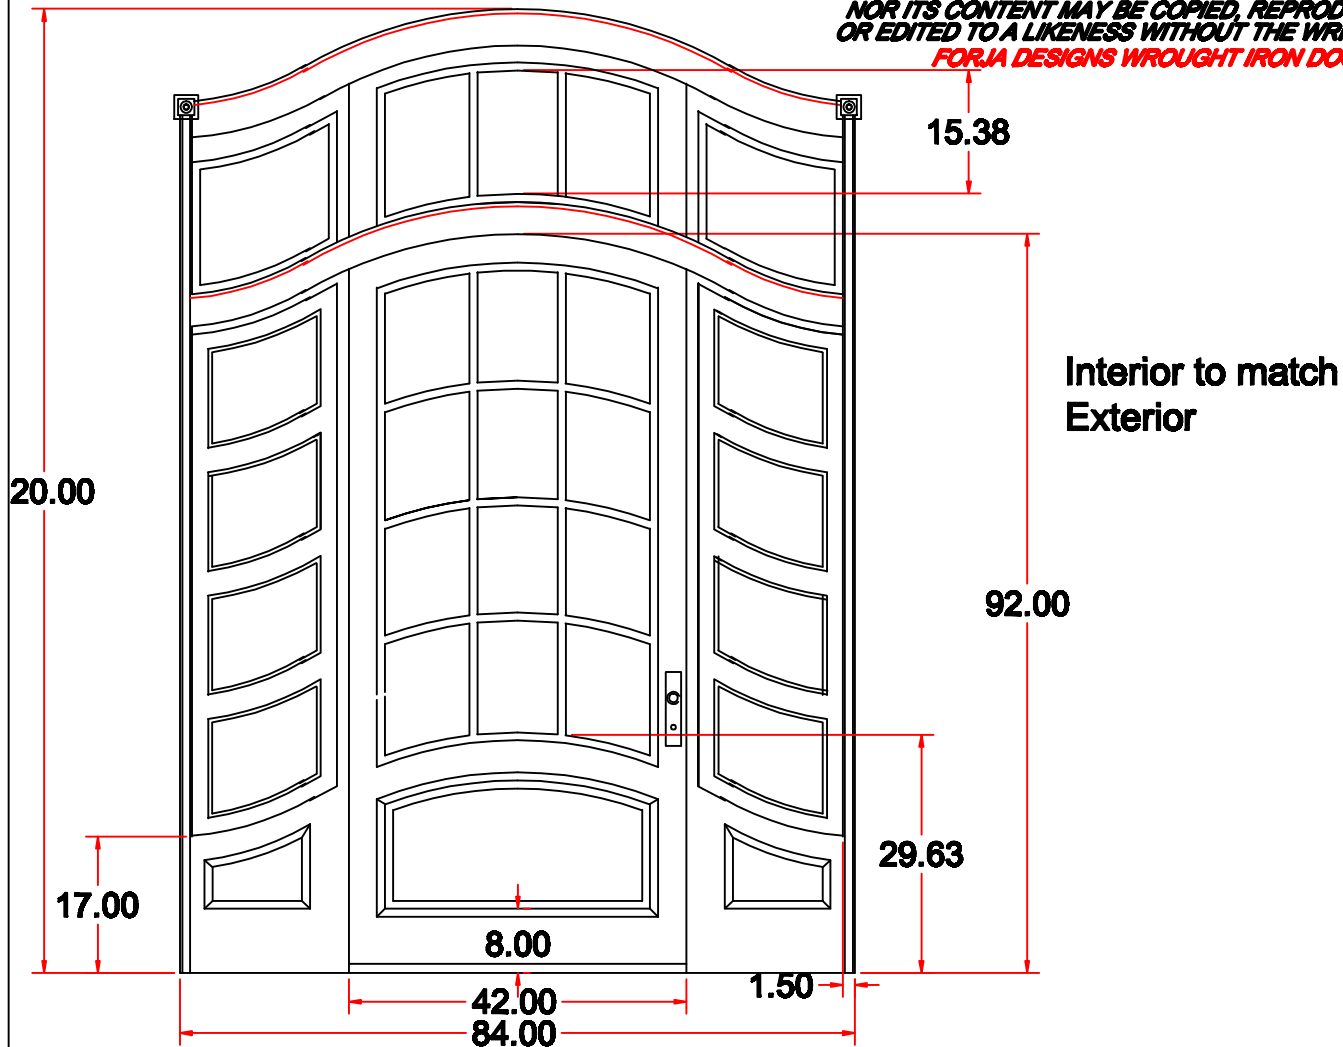

Rosettes

Width	Height	Jam Thickness
84"	120"	6"
Paint Color		
Glass Thickness	5/8" dual Payne glass not included	

Front door swings into Left

order#
Due Date
Customer:

4-6 Weeks